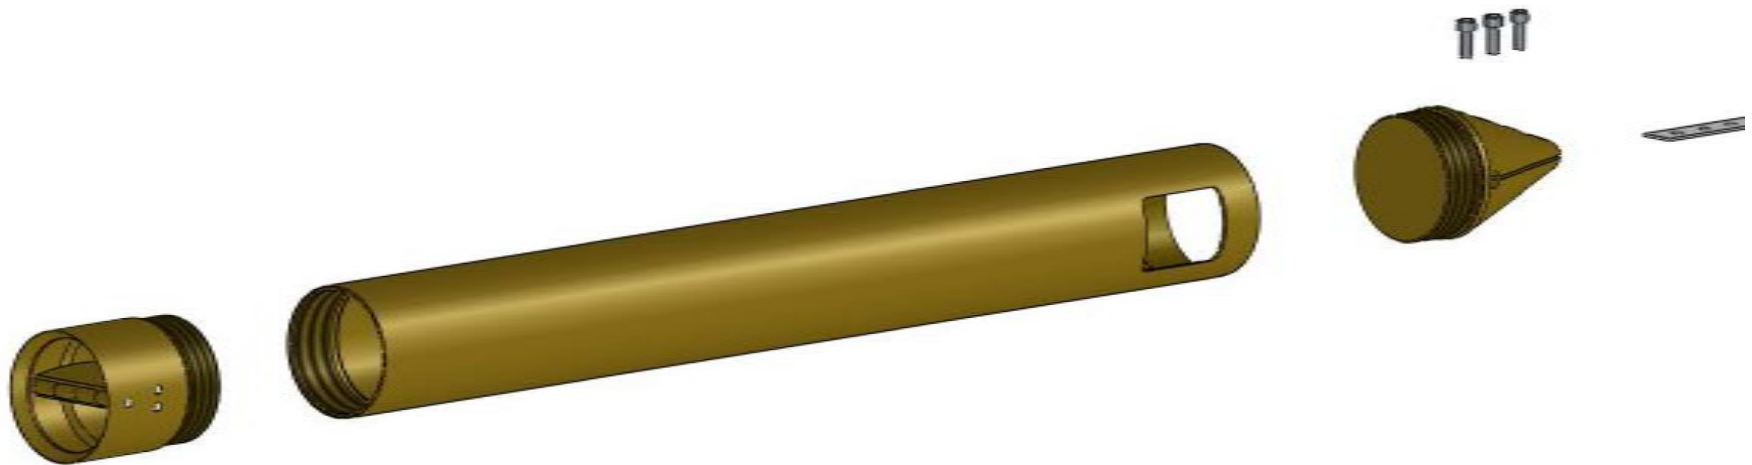

Safety Tank Cleaning Main Equipment

STC JETTING MODULE

Jetting Module Handling

Jetting Module Storage System

Jetting Module Storage System

In Out Jetting Module System

Circulation Unit

Circulation Unit

Circulation Unit

HPU

Breathing Apparatus

Breathing Apparatus

Pretreater

Tank Bull

Storage and Transportation System

Storage and Transportation System

Storage and Transportation System

Sludge Sampler

Sludge Sampler

Sludge Sampler

ATEX Safety Shut Off Valves

ATEX Safety Shut Off Valves

ATEX Safety Shut Off Valves

Mobile Lab - Office